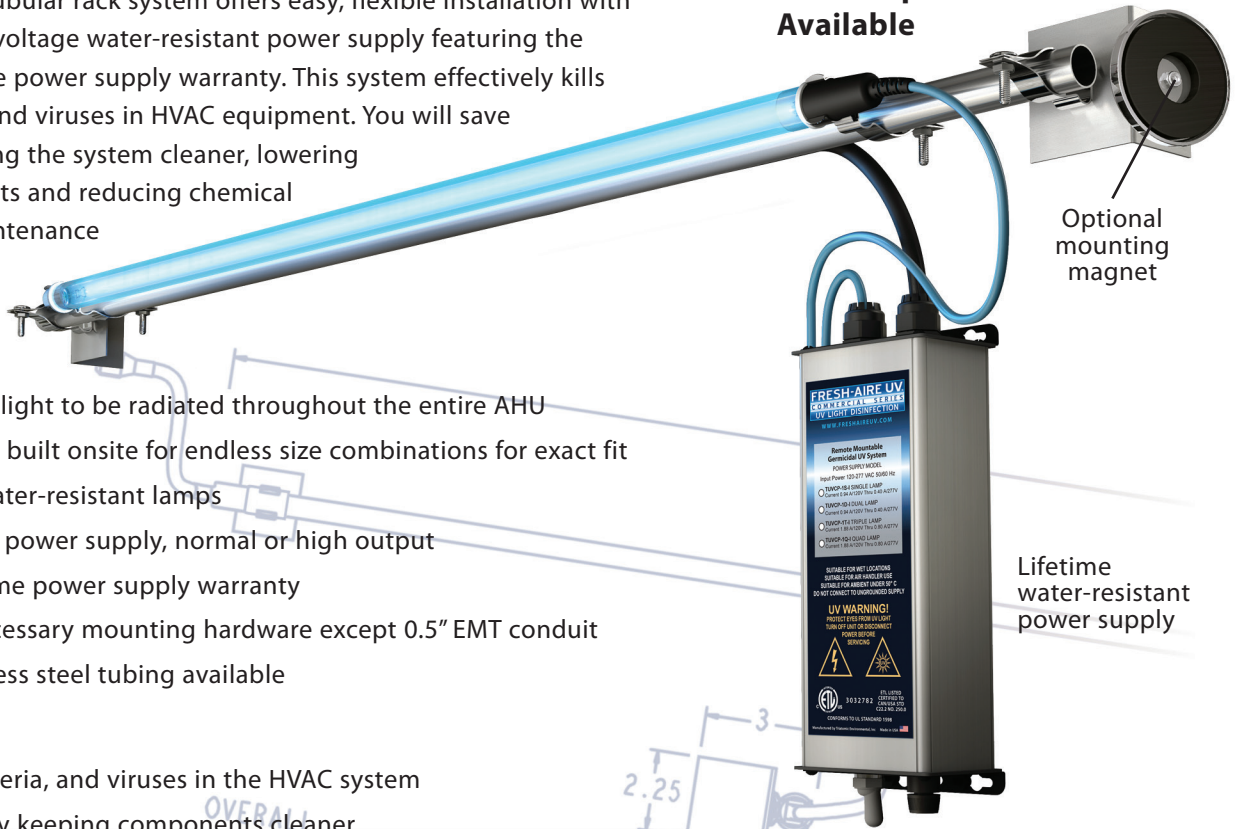

FRESH-AIRE UV[®]

COMMERCIAL SERIES

TUBULAR RACK SYSTEM

Tubular Rack System

The adjustable tubular rack system offers easy, flexible installation with advanced multi-voltage water-resistant power supply featuring the Triatomic lifetime power supply warranty. This system effectively kills mold, bacteria, and viruses in HVAC equipment. You will save energy by keeping the system cleaner, lowering maintenance costs and reducing chemical exposure to maintenance workers.

32"- 46"- 60"
UV-C Lamps
Available

Optional mounting magnet

Lifetime water-resistant power supply

FEATURES

- Allows for UVC light to be radiated throughout the entire AHU
- Designed to be built onsite for endless size combinations for exact fit
- High quality water-resistant lamps
- Water-resistant power supply, normal or high output
- Triatomic lifetime power supply warranty
- Includes all necessary mounting hardware except 0.5" EMT conduit
- Optional stainless steel tubing available

WWW.FRESHAIREV.COM

sales@freshaireuv.com

FRESH-AIRE UV[®]

COMMERCIAL SERIES

TUBULAR RACK SYSTEM

- Sterilizes microbial growth inside the air system
- Kills airborne germs as they pass by
- Improves indoor air quality
- Chemical-free disinfection
- Reduces maintenance costs